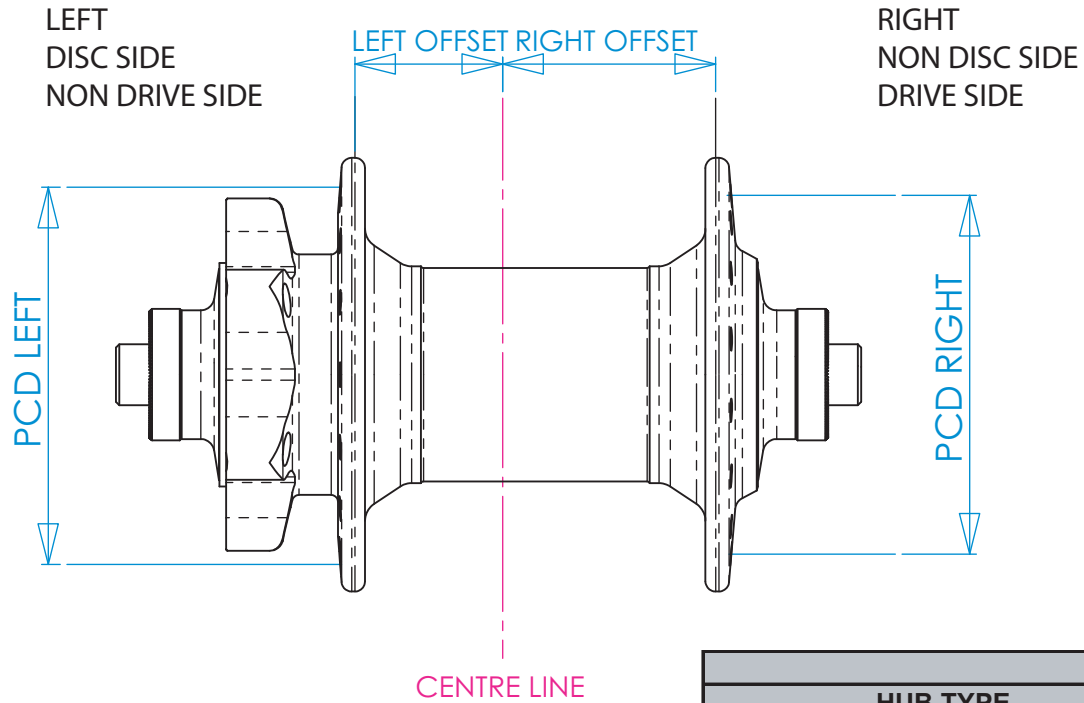

HOPE HUBS SPOKE OFFSET AND PCD

HUB TYPE	SPOKE PCD LEFT SIDE	SPOKE PCD RIGHT SIDE	OFFSET LEFT SIDE	OFFSET RIGHT SIDE
PRO II REAR 32 135	56mm	54mm	33mm	20mm
PRO II REAR 32 135 SINGLE SPEED	56mm	54mm	32.5mm	32.5mm
PRO II REAR 32 150	56mm	54mm	26.5mm	26.5mm
PRO II FRONT 32	56mm	54mm	20mm	33mm
PRO III FRONT 32 SP 6B	57mm	57mm	18mm	33mm
PRO III REAR 32 SP 6B	57mm	57mm	32mm	19mm
PRO III FRONT 24 SP 3B	61mm	61mm	20mm	33mm
PRO III REAR 24 SP 3B	61mm	61mm	33mm	20mm
PRO III FRONT MONO 32	38mm	38mm	34.5mm	34.5mm
PRO III REAR MONO 32 135	45mm	54mm	33mm	20mm
PRO III REAR MONO 32 130	45mm	54mm	35.5mm	17.5mm
PRO III FRONT 24 SP 6B	46mm	46mm	20mm	33mm
PRO III REAR 24 SP 6B	46mm	57mm	32mm	19mm
PRO III FRONT 32 SP 4B	61mm	61mm	18mm	33mm
PRO III REAR 32 SP 4B	61mm	61mm	32mm	19mm
PRO III REAR 32 SP 150 4B	61mm	61mm	27mm	27mm